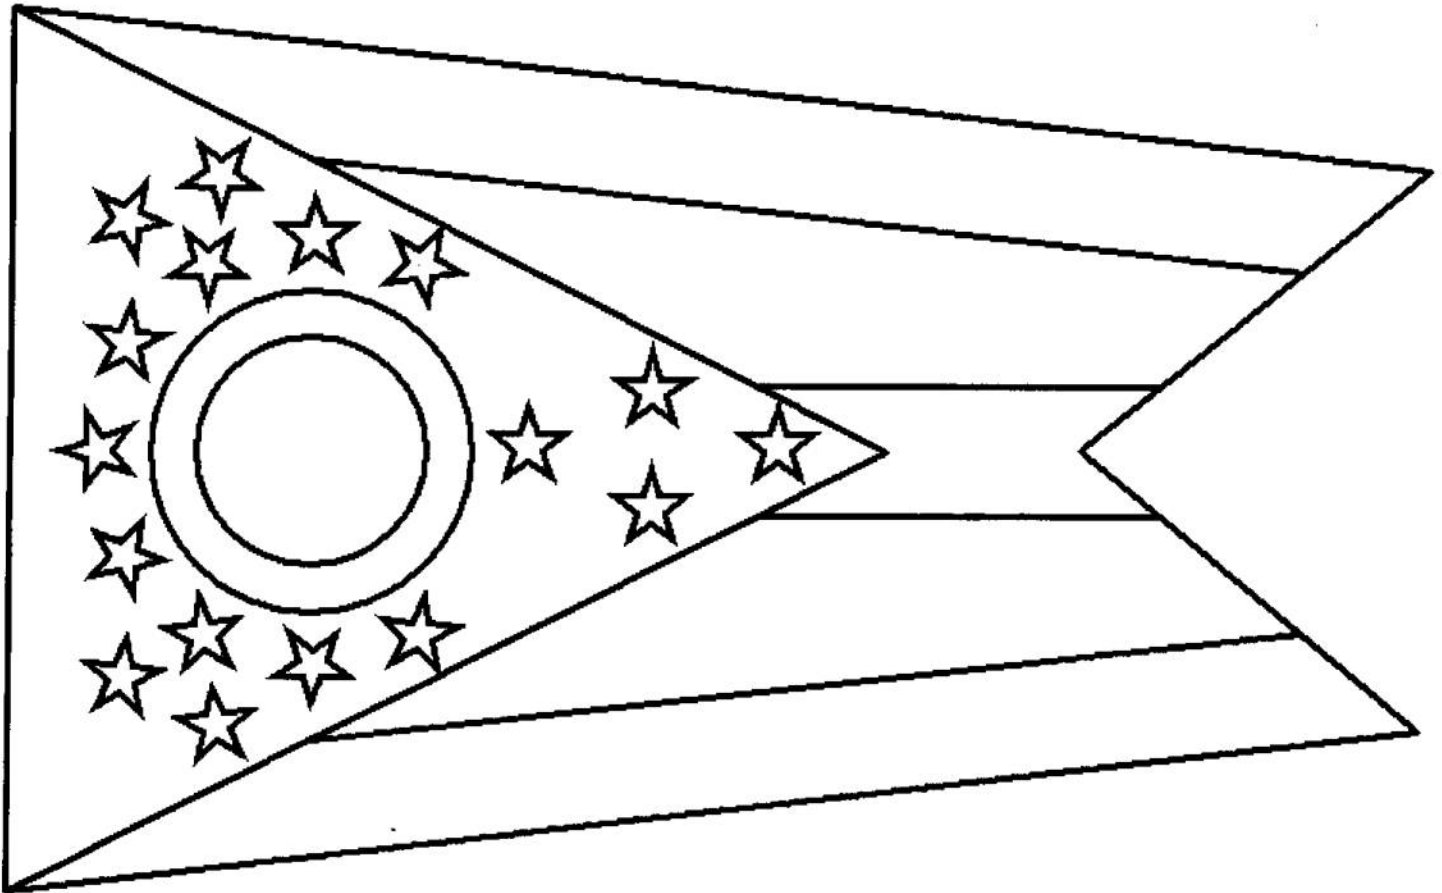

# OHIO

ACTIVITY BOOK AND COLORING BOOK

# Ohio Flag

- The swallow tail design, known as the Ohio Burgee, was designed by John Eisemann.
- The white circle with a red center shows the letter “O” for Ohio. The blue triangle represents Ohio’s hills and valleys. The red and white stripes represent roads and waterways.
- The 13 stars around the circle represent the original states of the union; the four extra stars symbolize Ohio’s joining as the 17<sup>th</sup> state.